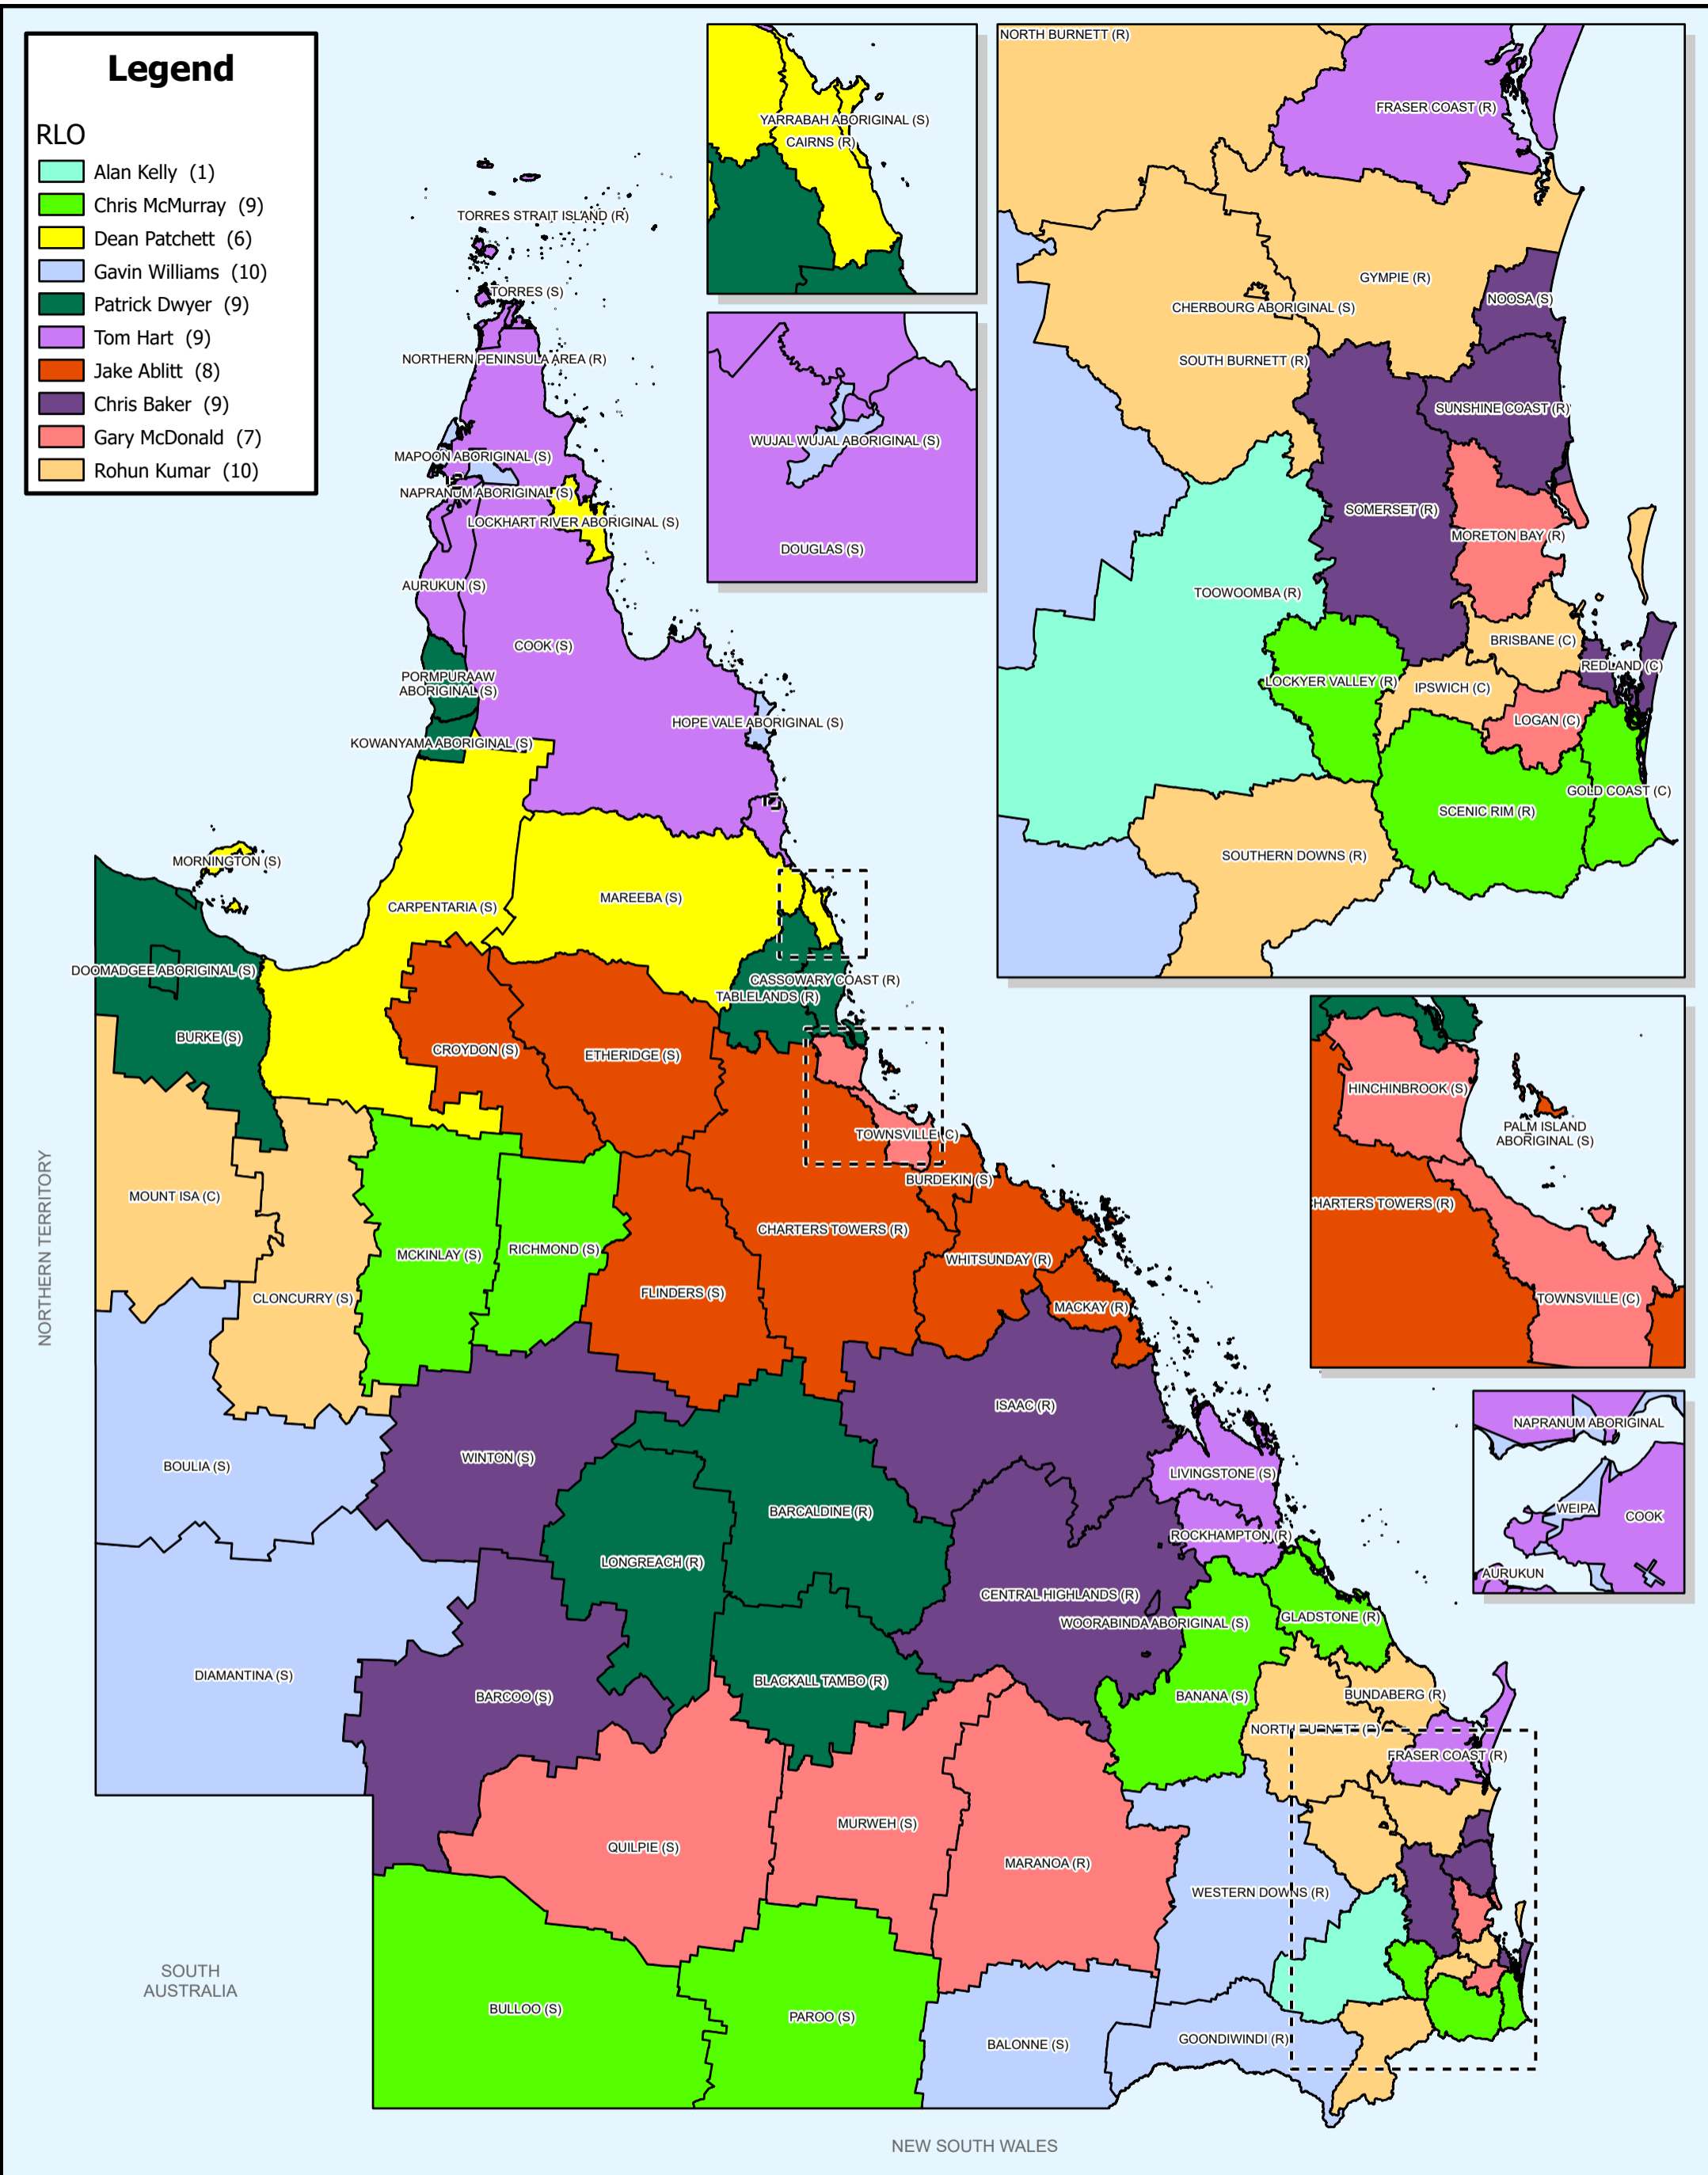

Legend

RLO

- Alan Kelly (1)
- Chris McMurray (9)
- Dean Patchett (6)
- Gavin Williams (10)
- Patrick Dwyer (9)
- Tom Hart (9)
- Jake Ablitt (8)
- Chris Baker (9)
- Gary McDonald (7)
- Rohun Kumar (10)

MAP INFORMATION

Local Authority: Whole of state
Locality: Whole of state
Coordinate System: GCS_GDA_1994

Regional Liaison Officer Regions

Tuesday, December 10, 2024

QRA JOB RLO
DATE 12/10/2024
REV 1